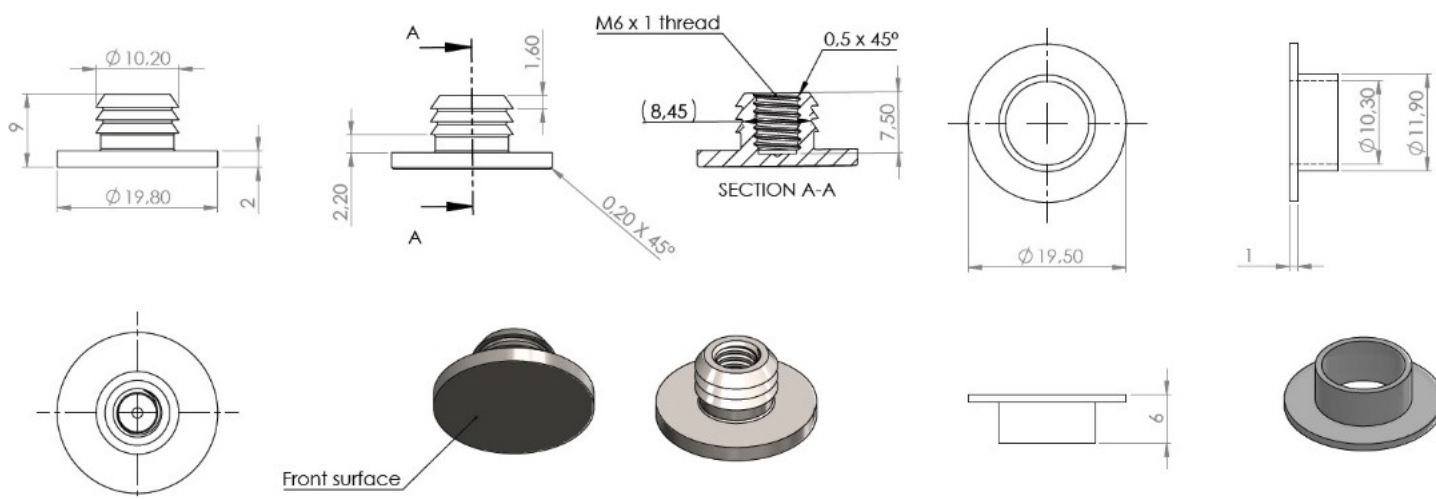

PRODUCT SHEET

Description:

Fixing Cap "Easy" F/Wood or Glass, SS-304 Brushed, M6, $\varnothing 20 \times 9$ mm, Incl. Plastic Washer, White POM, Drill: $\varnothing 12$ mm

Item number:

15.04.120-0

Units	Box	Carton	HS Code	Barcode
Pcs.	10	500	8302100090	
				5704866484930